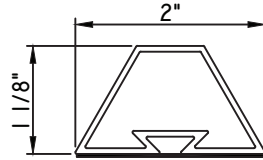

3 1/2"X1/2"
M541189

3 3/4"X15/16"
M58002
(interior side only)

SCALE 1:2

Our products are tested to the standards of and certified by some of the foremost organizations in the fenestration industry.

ALUMINUM APPLIED MUNTINS H450 - DIRECT SET FIXED

Unless noted otherwise, all Applied Muntin profiles shown may be used on the interior and exterior sides of the insulated glass.

3 13/16"X1/8"
M10185

2"X1 1/8"
M23201
(interior side only)

2"X1 1/8"
M23200
(interior side only)