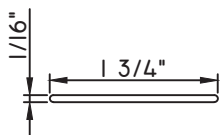

1 3/8"X5/16"
M2410

1 1/2"X1/16"
M320

1 1/2"X15/16"
M51786
(interior side only)

1 5/8"X7/16"
M16594

1 11/16"X1 1/4"
M11919
(interior side only)

1 3/4"X1/16"
M187

1 3/4"X3/16"
M20547

1 3/4"X5/16"
M23910

1 3/4"X7/8"
M10360
(interior side only)

ALUMINUM APPLIED MUNTINS H450 - DIRECT SET FIXED

Unless noted otherwise, all Applied Muntin profiles shown may be used on the interior and exterior sides of the insulated glass.