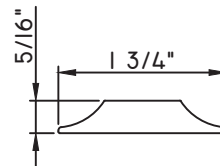

1 3/8"X5/16"
M2410

1 1/2"X1/16"
M320

1 1/2"X15/16"
M51786
(interior side only)

1 5/8"X7/16"
M16594

1 11/16"X1 1/4"
M11919
(interior side only)

1 3/4"X1/16"
M187

1 3/4"X3/16"
M20547

1 3/4"X5/16"
M23910

1 3/4"X7/8"
M10360
(interior side only)

ALUMINUM APPLIED MUNTINS H450 - DIRECT SET FIXED

Unless noted otherwise, all Applied Muntin profiles shown may be used on the interior and exterior sides of the insulated glass.