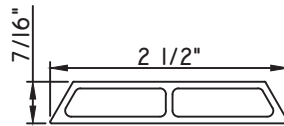

2 1/2"X7/16"
CE-13446