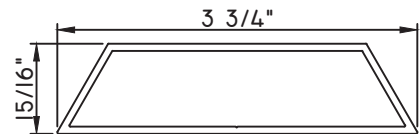

3 3/4"X15/16"
M58002
(interior side only)

SCALE 1:2

Our products are tested to the standards of and certified by some of the foremost organizations in the fenestration industry.