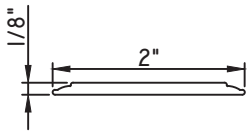

1 3/4"X7/8"
M10360
(interior side only)

ALUMINUM APPLIED MUNTINS H450 - DIRECT SET FIXED

Unless noted otherwise, all Applied Muntin profiles shown may be used on the interior and exterior sides of the insulated glass.

1 7/8"X5/16"
MW23008

1 7/8"X1/2"
M16165

1 7/8"X15/16"
M54150
(interior side only)

2"X1/16"
CE-764

2"X1/8"
M22364

2"X3/16"
CE-14001

2"X3/8"
M21947

2"X5/8"
M15022