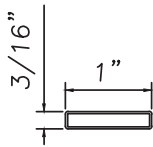

3/8" Internal (Alum.)
BL230X5/16
Black only

5/8" Internal (Alum.)
M3-16X5/8

3/4" Internal (Alum.)
M36-04

**3/4" Internal (Alum.)
Contoured**
M5.5X18

1" Internal (Alum.)
227688

SCALE 1:2

Our products are tested to the standards of and certified by some of the foremost organizations in the fenestration industry.

ALUMINUM APPLIED MUNTINS H450 - DIRECT SET FIXED

Unless noted otherwise, all Applied Muntin profiles shown may be used on the interior and exterior sides of the insulated glass.

1/2"X1/8"
M165

1/2"X1/4"
M3001
(interior side only)

5/8"X5/16"
M16154

5/8"X3/16"
M20830
(interior side only)

11/16"X5/16"
M24695

3/4"X1/16"
MAY5950

3/4"X7/8"
M3000
(interior side only)

13/16"X1/2"
M541170

7/8"X1/16"
M24426

7/8"X1/8"
M22363

3 3/8"X1 1/8"
M23204
(interior side only)

3 3/8"X1 1/8"
M23203
(interior side only)

SCALE 1:2

Our products are tested to the standards of and certified by some of the foremost organizations in the fenestration industry.