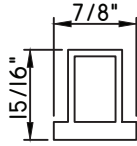

1"X3/16"
M22352

7/8"X9/16"
M1934

ALUMINUM APPLIED MUNTINS H450 - DIRECT SET FIXED

Unless noted otherwise, all Applied Muntin profiles shown may be used on the interior and exterior sides of the insulated glass.

7/8"X15/16"
M54151
(interior side only)

7/8"X15/16"
M2785
(interior side only)

1"X1/16"
MAX10847

1"X3/16"
M20899

1 1/16"X5/16"
M23699

1 1/16"X15/16"
M54149
(interior side only)

1 1/8"X5/8"
M2374

1 1/4"X1/8"
M1306