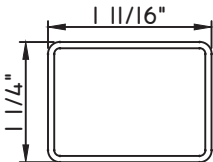

1 3/8"X5/16"
M2410

1 1/2"X1/16"
M320

1 1/2"X15/16"
M51786
(interior side only)

1 5/8"X7/16"
M16594

1 11/16"X1 1/4"
M11919
(interior side only)

1 3/4"X1/16"
M187

1 3/4"X3/16"
M20547

1 3/4"X5/16"
M23910

1 3/4"X7/8"
M10360
(interior side only)

ALUMINUM APPLIED MUNTINS H450 - DIRECT SET FIXED

Unless noted otherwise, all Applied Muntin profiles shown may be used on the interior and exterior sides of the insulated glass.