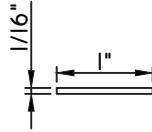

1"X1/16"
MAX10847