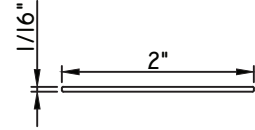

2"X1/16"
CE-764