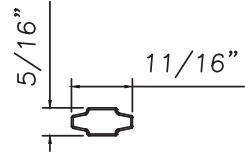

3/8" Internal (Alum.)
BL230X5/16
Black only

5/8" Internal (Alum.)
M3-16X5/8

3/4" Internal (Alum.)
M36-04

**3/4" Internal (Alum.)
Contoured**
M5.5X18

1" Internal (Alum.)
227688

SCALE 1:2

Our products are tested to the standards of and certified by some of the foremost organizations in the fenestration industry.

ALUMINUM APPLIED MUNTINS H450 - DIRECT SET FIXED

Unless noted otherwise, all Applied Muntin profiles shown may be used on the interior and exterior sides of the insulated glass.

1/2"X1/8"
M165

1/2"X1/4"
M3001
(interior side only)