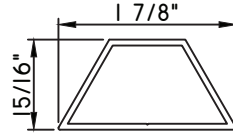

1 3/8"X5/16"
M2410

1 1/2"X1/16"
M320

1 1/2"X15/16"
M51786
(interior side only)

1 5/8"X7/16"
M16594

1 11/16"X1 1/4"
M11919
(interior side only)

1 3/4"X1/16"
M187

1 3/4"X3/16"
M20547

1 3/4"X5/16"
M23910

1 3/4"X7/8"
M10360
(interior side only)

ALUMINUM APPLIED MUNTINS H450 - DIRECT SET FIXED

Unless noted otherwise, all Applied Muntin profiles shown may be used on the interior and exterior sides of the insulated glass.

1 7/8"X5/16"
MW23008

1 7/8"X1/2"
M16165

1 7/8"X15/16"
M54150
(interior side only)

2"X1/16"
CE-764

2"X1/8"
M22364

2"X3/16"
CE-14001

2"X3/8"
M21947

2"X5/8"
M15022