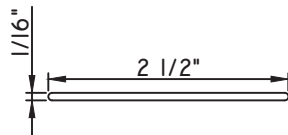

2 1/2"X1/16"
CE-13435