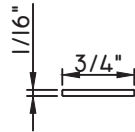

3/8" Internal (Alum.)
BL230X5/16
Black only

5/8" Internal (Alum.)
M3-16X5/8

3/4" Internal (Alum.)
M36-04

**3/4" Internal (Alum.)
Contoured**
M5.5X18

1" Internal (Alum.)
227688

SCALE 1:2

Our products are tested to the standards of and certified by some of the foremost organizations in the fenestration industry.

ALUMINUM APPLIED MUNTINS H450 - DIRECT SET FIXED

Unless noted otherwise, all Applied Muntin profiles shown may be used on the interior and exterior sides of the insulated glass.

1/2"X1/8"
M165

1/2"X1/4"
M3001
(interior side only)

5/8"X5/16"
M16154

5/8"X3/16"
M20830
(interior side only)

11/16"X5/16"
M24695

3/4"X1/16"
MAY5950

3/4"X7/8"
M3000
(interior side only)

13/16"X1/2"
M541170

7/8"X1/16"
M24426

7/8"X1/8"
M22363