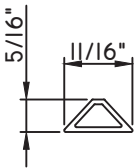

3/8" Internal (Alum.)
BL230X5/16
Black only

5/8" Internal (Alum.)
M3-16X5/8

3/4" Internal (Alum.)
M36-04

**3/4" Internal (Alum.)
Contoured**
M5.5X18

1" Internal (Alum.)
227688

SCALE 1:2

Our products are tested to the standards of and certified by some of the foremost organizations in the fenestration industry.

ALUMINUM APPLIED MUNTINS H450 - DIRECT SET FIXED

Unless noted otherwise, all Applied Muntin profiles shown may be used on the interior and exterior sides of the insulated glass.

1/2"X1/8"
M165

1/2"X1/4"
M3001
(interior side only)

5/8"X5/16"
M16154

5/8"X3/16"
M20830
(interior side only)

11/16"X5/16"
M24695

3/4"X1/16"
MAY5950

3/4"X7/8"
M3000
(interior side only)

13/16"X1/2"
M541170

7/8"X1/16"
M24426

7/8"X1/8"
M22363