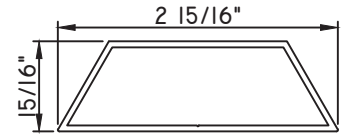

2 15/16"X15/16"
M55522
(interior side only)