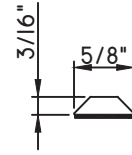

3/8" Internal (Alum.)
BL230X5/16
Black only

5/8" Internal (Alum.)
M3-16X5/8

3/4" Internal (Alum.)
M36-04

**3/4" Internal (Alum.)
Contoured**
M5.5X18

1" Internal (Alum.)
227688

SCALE 1:2

Our products are tested to the standards of and certified by some of the foremost organizations in the fenestration industry.

ALUMINUM APPLIED MUNTINS H450 - DIRECT SET FIXED

Unless noted otherwise, all Applied Muntin profiles shown may be used on the interior and exterior sides of the insulated glass.

1/2"X1/8"
M165

1/2"X1/4"
M3001
(interior side only)

5/8"X5/16"
M16154

5/8"X3/16"
M20830
(interior side only)

11/16"X5/16"
M24695

3/4"X1/16"
MAY5950

3/4"X7/8"
M3000
(interior side only)

13/16"X1/2"
M541170

7/8"X1/16"
M24426

7/8"X1/8"
M22363