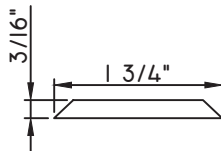

1 3/8"X5/16"
M2410

1 1/2"X1/16"
M320

1 1/2"X15/16"
M51786
(interior side only)

1 5/8"X7/16"
M16594

1 11/16"X1 1/4"
M11919
(interior side only)

1 3/4"X1/16"
M187

1 3/4"X3/16"
M20547

1 3/4"X5/16"
M23910

1 3/4"X7/8"
M10360
(interior side only)

ALUMINUM APPLIED MUNTINS H450 - DIRECT SET FIXED

Unless noted otherwise, all Applied Muntin profiles shown may be used on the interior and exterior sides of the insulated glass.