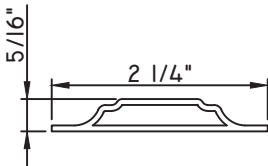

1 3/4"X7/8"
M10360
(interior side only)

ALUMINUM APPLIED MUNTINS H450 - DIRECT SET FIXED

Unless noted otherwise, all Applied Muntin profiles shown may be used on the interior and exterior sides of the insulated glass.

1 7/8"X5/16"
MW23008

1 7/8"X1/2"
M16165

1 7/8"X15/16"
M54150
(interior side only)

2"X1/16"
CE-764

2"X1/8"
M22364

2"X3/16"
CE-14001

2"X3/8"
M21947

2"X5/8"
M15022