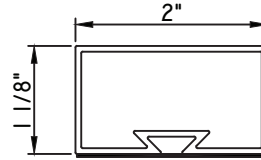

3 1/2"X1/2"
M541189

3 3/4"X15/16"
M58002
(interior side only)

SCALE 1:2

Our products are tested to the standards of and certified by some of the foremost organizations in the fenestration industry.

ALUMINUM APPLIED MUNTINS H450 - DIRECT SET FIXED

Unless noted otherwise, all Applied Muntin profiles shown may be used on the interior and exterior sides of the insulated glass.

3 13/16"X1/8"
M10185

2"X1 1/8"
M23201
(interior side only)

2"X1 1/8"
M23200
(interior side only)