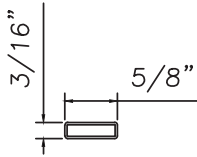

3/8" Internal (Alum.)
BL230X5/16
Black only

5/8" Internal (Alum.)
M3-16X5/8

3/4" Internal (Alum.)
M36-04

**3/4" Internal (Alum.)
Contoured**
M5.5X18

1" Internal (Alum.)
227688

SCALE 1:2

Our products are tested to the standards of and certified by some of the foremost organizations in the fenestration industry.