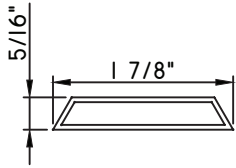

1 3/8"X5/16"
M2410

1 1/2"X1/16"
M320

1 1/2"X15/16"
M51786
(interior side only)

1 5/8"X7/16"
M16594

1 11/16"X1 1/4"
M11919
(interior side only)

1 3/4"X1/16"
M187

1 3/4"X3/16"
M20547

1 3/4"X5/16"
M23910

1 3/4"X7/8"
M10360
(interior side only)

ALUMINUM APPLIED MUNTINS H450 - DIRECT SET FIXED

Unless noted otherwise, all Applied Muntin profiles shown may be used on the interior and exterior sides of the insulated glass.