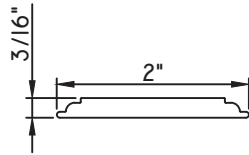

1 3/4"X7/8"
M10360
(interior side only)

ALUMINUM APPLIED MUNTINS H450 - DIRECT SET FIXED

Unless noted otherwise, all Applied Muntin profiles shown may be used on the interior and exterior sides of the insulated glass.

1 7/8"X5/16"
MW23008

1 7/8"X1/2"
M16165

1 7/8"X15/16"
M54150
(interior side only)

2"X1/16"
CE-764

2"X1/8"
M22364

2"X3/16"
CE-14001

2"X3/8"
M21947

2"X5/8"
M15022