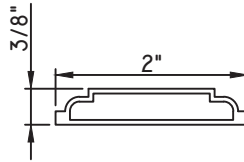

1 3/4"X7/8"
M10360
(interior side only)

ALUMINUM APPLIED MUNTINS H450 - DIRECT SET FIXED

Unless noted otherwise, all Applied Muntin profiles shown may be used on the interior and exterior sides of the insulated glass.

1 7/8"X5/16"
MW23008

1 7/8"X1/2"
M16165

1 7/8"X15/16"
M54150
(interior side only)

2"X1/16"
CE-764

2"X1/8"
M22364

2"X3/16"
CE-14001

2"X3/8"
M21947

2"X5/8"
M15022