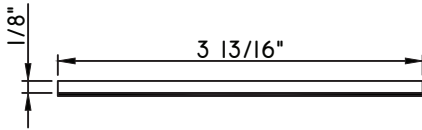

3 1/2"X1/2"
M541189

3 3/4"X15/16"
M58002
(interior side only)

SCALE 1:2

Our products are tested to the standards of and certified by some of the foremost organizations in the fenestration industry.

ALUMINUM APPLIED MUNTINS H450 - DIRECT SET FIXED

Unless noted otherwise, all Applied Muntin profiles shown may be used on the interior and exterior sides of the insulated glass.

3 13/16"X1/8"
M10185

2"X1 1/8"
M23201
(interior side only)

2"X1 1/8"
M23200
(interior side only)