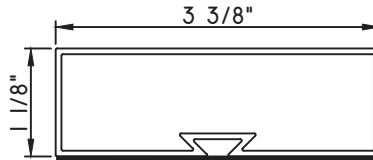

Unless noted otherwise, all Applied Muntin profiles shown may be used on the interior and exterior sides of the insulated glass.

3 13/16"X1/8"
M10185

2"X1 1/8"
M23201
(interior side only)

2"X1 1/8"
M23200
(interior side only)

3 3/8"X1 1/8"
M23204
(interior side only)

3 3/8"X1 1/8"
M23203
(interior side only)

SCALE 1:2

Our products are tested to the standards of and certified by some of the foremost organizations in the fenestration industry.