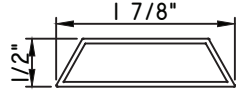

1 7/8"X1/2"
M16165