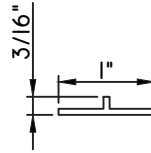

1"X3/16"
M22352

7/8"X9/16"
M1934

ALUMINUM APPLIED MUNTINS H450 - DIRECT SET FIXED

Unless noted otherwise, all Applied Muntin profiles shown may be used on the interior and exterior sides of the insulated glass.

7/8"X15/16"
M54151
(interior side only)

7/8"X15/16"
M2785
(interior side only)

1"X1/16"
MAX10847

1"X3/16"
M20899

1 1/16"X5/16"
M23699

1 1/16"X15/16"
M54149
(interior side only)

1 1/8"X5/8"
M2374

1 1/4"X1/8"
M1306