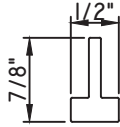

1/2"X1/4"
M3001
(interior side only)