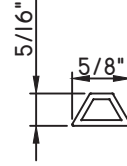

3/8" Internal (Alum.)
BL230X5/16
Black only

5/8" Internal (Alum.)
M3-16X5/8

3/4" Internal (Alum.)
M36-04

**3/4" Internal (Alum.)
Contoured**
M5.5X18

1" Internal (Alum.)
227688

SCALE 1:2

Our products are tested to the standards of and certified by some of the foremost organizations in the fenestration industry.

ALUMINUM APPLIED MUNTINS H450 - DIRECT SET FIXED

Unless noted otherwise, all Applied Muntin profiles shown may be used on the interior and exterior sides of the insulated glass.

1/2"X1/8"
M165

1/2"X1/4"
M3001
(interior side only)

5/8"X5/16"
M16154

5/8"X3/16"
M20830
(interior side only)

11/16"X5/16"
M24695

3/4"X1/16"
MAY5950

3/4"X7/8"
M3000
(interior side only)

13/16"X1/2"
M541170

7/8"X1/16"
M24426

7/8"X1/8"
M22363