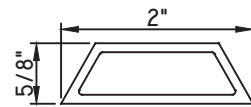

1 3/4"X7/8"
M10360
(interior side only)

ALUMINUM APPLIED MUNTINS H450 - DIRECT SET FIXED

Unless noted otherwise, all Applied Muntin profiles shown may be used on the interior and exterior sides of the insulated glass.

1 7/8"X5/16"
MW23008

1 7/8"X1/2"
M16165

1 7/8"X15/16"
M54150
(interior side only)

2"X1/16"
CE-764

2"X1/8"
M22364

2"X3/16"
CE-14001

2"X3/8"
M21947

2"X5/8"
M15022