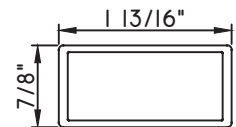

1 3/8"X5/16"
M2410

1 1/2"X1/16"
M320

1 1/2"X15/16"
M51786
(interior side only)

1 5/8"X7/16"
M16594

1 11/16"X1 1/4"
M11919
(interior side only)

1 3/4"X1/16"
M187

1 3/4"X3/16"
M20547

1 3/4"X5/16"
M23910

1 3/4"X7/8"
M10360
(interior side only)

ALUMINUM APPLIED MUNTINS H450 - DIRECT SET FIXED

Unless noted otherwise, all Applied Muntin profiles shown may be used on the interior and exterior sides of the insulated glass.