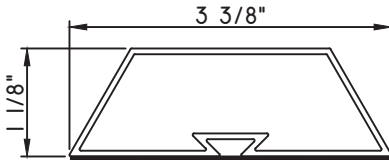

Unless noted otherwise, all Applied Muntin profiles shown may be used on the interior and exterior sides of the insulated glass.

3 13/16"X1/8"
M10185

2"X1 1/8"
M23201
(interior side only)

2"X1 1/8"
M23200
(interior side only)

3 3/8"X1 1/8"
M23204
(interior side only)

3 3/8"X1 1/8"
M23203
(interior side only)

SCALE 1:2

Our products are tested to the standards of and certified by some of the foremost organizations in the fenestration industry.